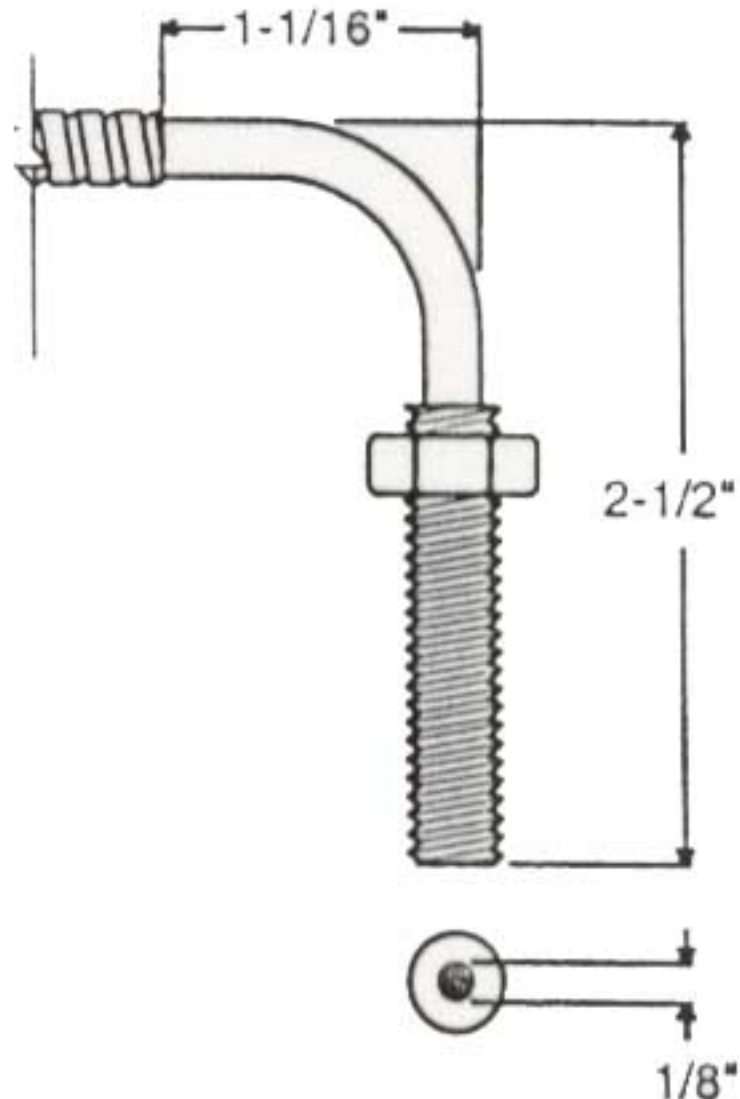

OPPOSED CONSTRUCTIONS WITH BANNER INPUT

UNLESS OTHERWISE NOTED, ILLUSTRATIONS ARE FULL SCALE, DIMENSIONS ARE IN INCHES
 BUNDLE DIAMETER: 1/8"

LENGTH 24", 36", OR 72"

ORDER CODE FORMAT

S8	LENGTH	CONFIGURATION
----	--------	---------------

ORDER CODE	S8	24	L
	S8	36	L
	S8	72	L

ORDER CODE	S8	24	T
	S8	36	T
	S8	72	T

ORDER CODE	S8	24	F
	S8	36	F
	S8	72	F

ORDER CODE	S8	24	FM
	S8	36	FM
	S8	72	FM

ORDER CODE	S8	24	F
	S8	36	F
	S8	72	F

ORDER CODE	S8	24	LT
	S8	36	LT
	S8	72	LT

COMBINATION 90° BEND PLUS 5/16"-24 THREAD NOT TO SCALE

ORDER CODE	S8	24	TL
	S8	36	TL
	S8	72	TL

COMBINATION 5/16"-24 THREAD PLUS 90° BEND NOT TO SCALE