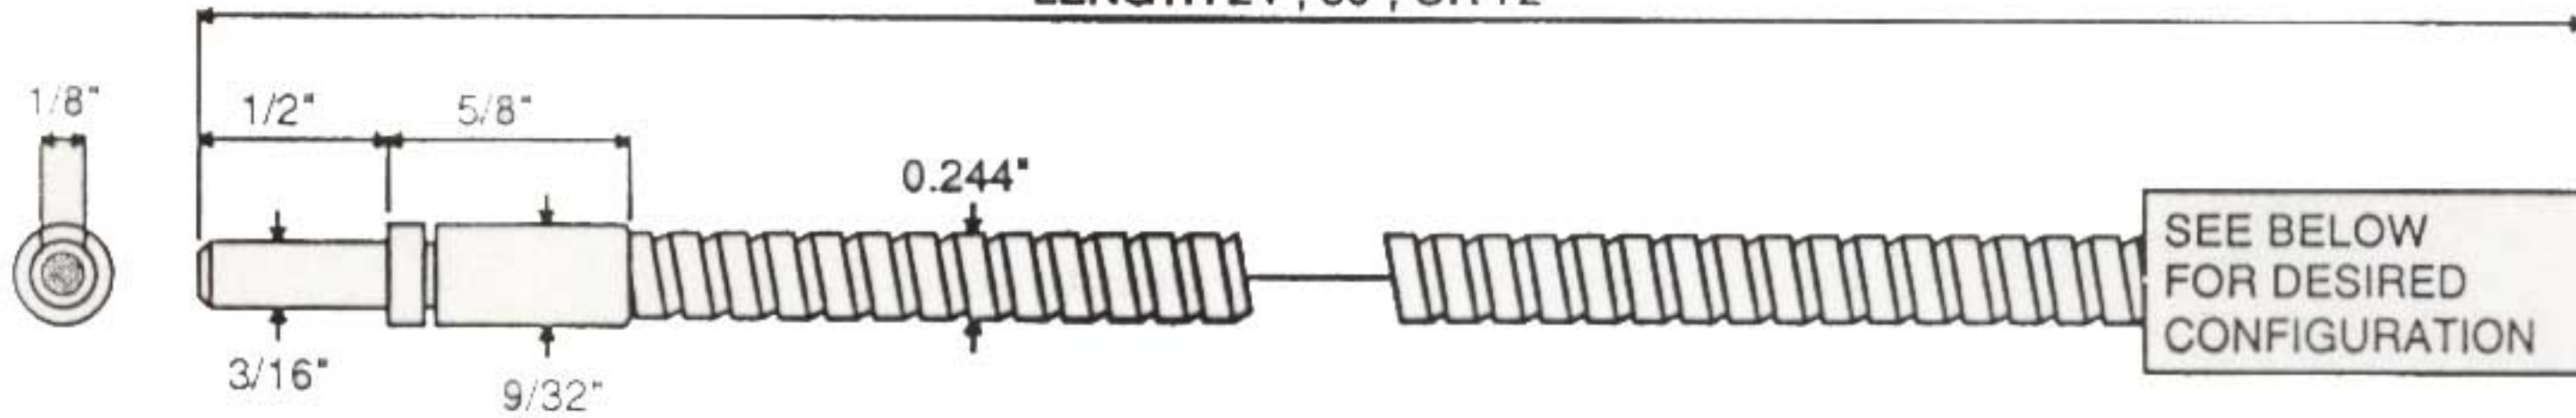

OPPOSED CONSTRUCTIONS WITH BANNER INPUT

UNLESS OTHERWISE NOTED, ILLUSTRATIONS ARE FULL SCALE, DIMENSIONS ARE IN INCHES
 BUNDLE DIAMETER: 1/8"

LENGTH 24", 36", OR 72"

ORDER CODE FORMAT

S8	LENGTH	CONFIGURATION
----	--------	---------------

ORDER CODE	S8	24	L
	S8	36	L
	S8	72	L

ORDER CODE	S8	24	T
	S8	36	T
	S8	72	T

ORDER CODE	S8	24	F
	S8	36	F
	S8	72	F

ORDER CODE	S8	24	FM
	S8	36	FM
	S8	72	FM

ORDER CODE	S8	24	F
	S8	36	F
	S8	72	F

ORDER CODE	S8	24	LT
	S8	36	LT
	S8	72	LT

COMBINATION 90° BEND PLUS 5/16"-24 THREAD NOT TO SCALE

ORDER CODE	S8	24	TL
	S8	36	TL
	S8	72	TL

COMBINATION 5/16"-24 THREAD PLUS 90° BEND NOT TO SCALE