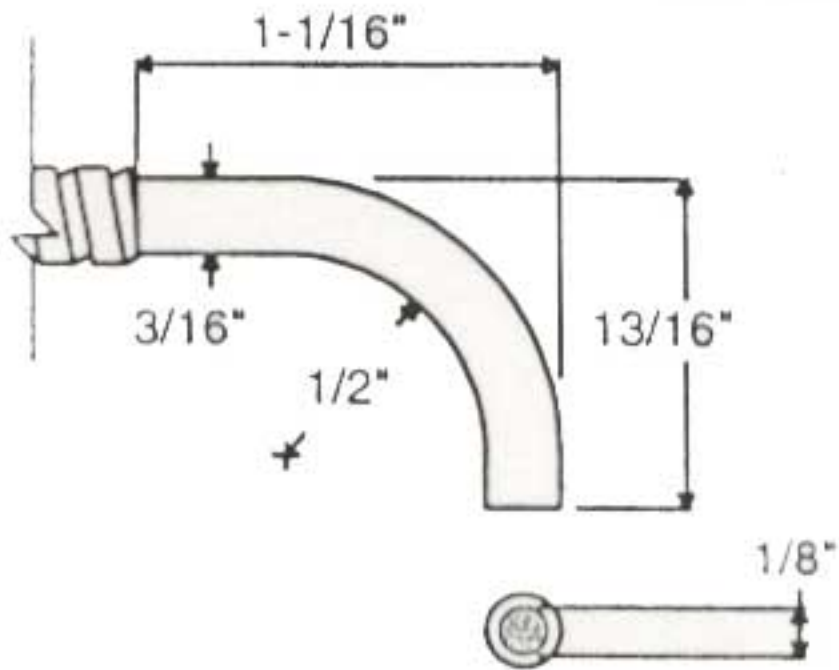

OPPOSED CONSTRUCTIONS WITH BANNER INPUT

UNLESS OTHERWISE NOTED, ILLUSTRATIONS ARE FULL SCALE, DIMENSIONS ARE IN INCHES
 BUNDLE DIAMETER: 1/8"

LENGTH 24", 36", OR 72"

ORDER CODE FORMAT

S8	LENGTH	CONFIGURATION
----	--------	---------------

ORDER CODE	S8	24	L
	S8	36	L
	S8	72	L

ORDER CODE	S8	24	T
	S8	36	T
	S8	72	T

ORDER CODE	S8	24	F
	S8	36	F
	S8	72	F

ORDER CODE	S8	24	FM
	S8	36	FM
	S8	72	FM

ORDER CODE	S8	24	F
	S8	36	F
	S8	72	F

ORDER CODE	S8	24	LT
	S8	36	LT
	S8	72	LT

COMBINATION 90° BEND PLUS 5/16"-24 THREAD NOT TO SCALE

ORDER CODE	S8	24	TL
	S8	36	TL
	S8	72	TL

COMBINATION 5/16"-24 THREAD PLUS 90° BEND NOT TO SCALE