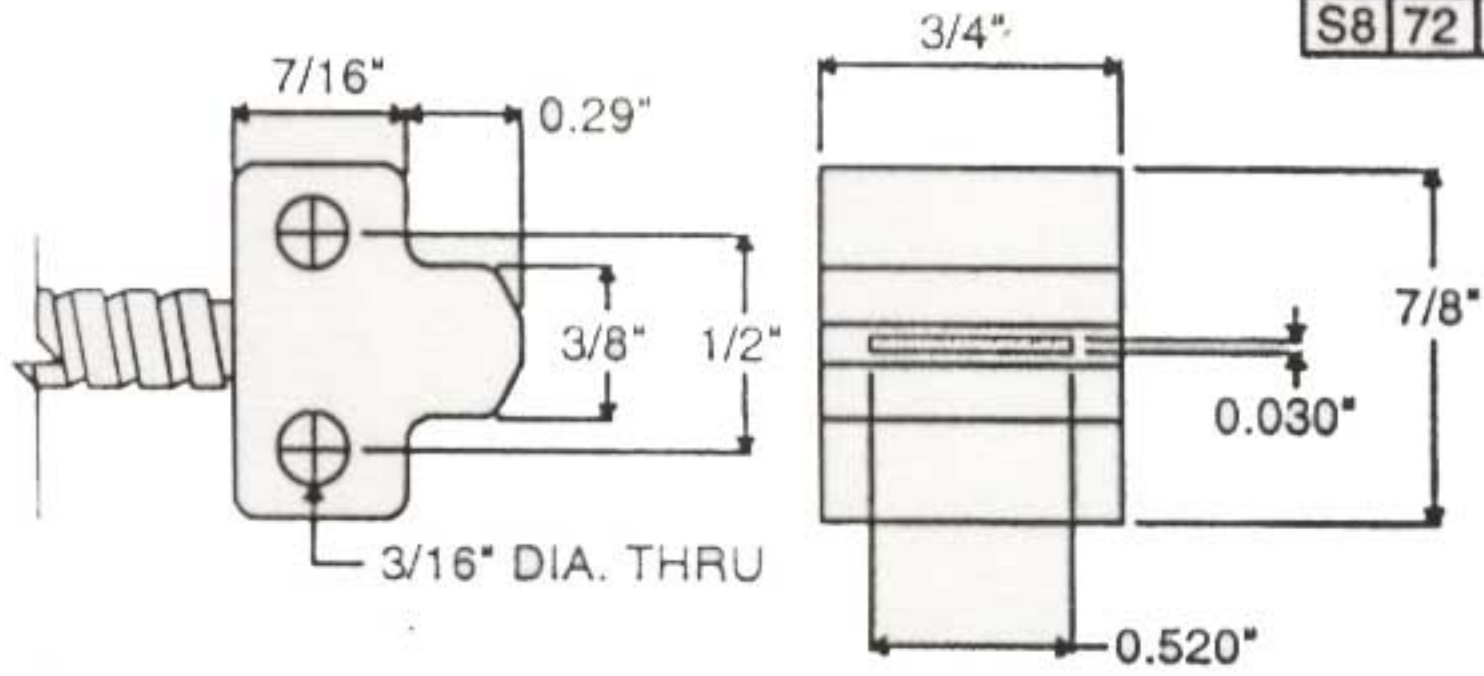

OPPOSED CONSTRUCTIONS WITH BANNER INPUT

UNLESS OTHERWISE NOTED, ILLUSTRATIONS ARE FULL SCALE, DIMENSIONS ARE IN INCHES
 BUNDLE DIAMETER: 1/8"

LENGTH 24", 36", OR 72"

ORDER CODE FORMAT

S8	LENGTH	CONFIGURATION
----	--------	---------------

ORDER CODE	S8	24	L
	S8	36	L
	S8	72	L

ORDER CODE	S8	24	T
	S8	36	T
	S8	72	T

ORDER CODE	S8	24	F
	S8	36	F
	S8	72	F

ORDER CODE	S8	24	FM
	S8	36	FM
	S8	72	FM

ORDER CODE	S8	24	F
	S8	36	F
	S8	72	F

ORDER CODE	S8	24	LT
	S8	36	LT
	S8	72	LT

COMBINATION 90° BEND PLUS 5/16"-24 THREAD NOT TO SCALE

ORDER CODE	S8	24	TL
	S8	36	TL
	S8	72	TL

COMBINATION 5/16"-24 THREAD PLUS 90° BEND NOT TO SCALE