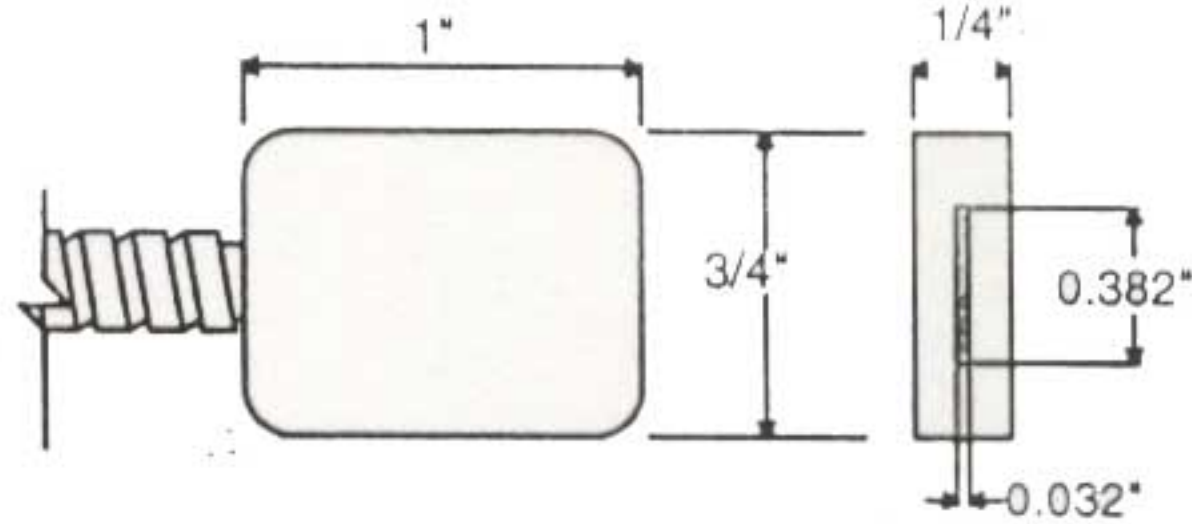

OPPOSED CONSTRUCTIONS WITH BANNER INPUT

UNLESS OTHERWISE NOTED, ILLUSTRATIONS ARE FULL SCALE, DIMENSIONS ARE IN INCHES
 BUNDLE DIAMETER: 1/8"

LENGTH 24", 36", OR 72"

ORDER CODE FORMAT

S8	LENGTH	CONFIGURATION
----	--------	---------------

ORDER CODE	S8	24	L
	S8	36	L
	S8	72	L

ORDER CODE	S8	24	T
	S8	36	T
	S8	72	T

ORDER CODE	S8	24	F
	S8	36	F
	S8	72	F

ORDER CODE	S8	24	FM
	S8	36	FM
	S8	72	FM

ORDER CODE	S8	24	F
	S8	36	F
	S8	72	F

ORDER CODE	S8	24	LT
	S8	36	LT
	S8	72	LT

COMBINATION 90° BEND PLUS 5/16"-24 THREAD NOT TO SCALE

ORDER CODE	S8	24	TL
	S8	36	TL
	S8	72	TL

COMBINATION 5/16"-24 THREAD PLUS 90° BEND NOT TO SCALE