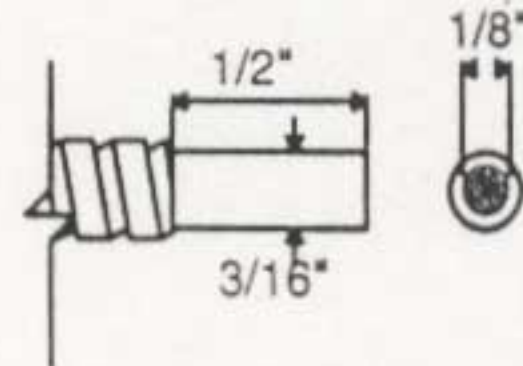

OPPOSED CONSTRUCTIONS WITH BANNER INPUT

UNLESS OTHERWISE NOTED, ILLUSTRATIONS ARE FULL SCALE, DIMENSIONS ARE IN INCHES
 BUNDLE DIAMETER: 1/8"

LENGTH 24", 36", OR 72"

ORDER CODE FORMAT

S8	LENGTH	CONFIGURATION
----	--------	---------------

ORDER CODE	S8	24	L
	S8	36	L
	S8	72	L

ORDER CODE	S8	24	T
	S8	36	T
	S8	72	T

ORDER CODE	S8	24	F
	S8	36	F
	S8	72	F

ORDER CODE	S8	24	FM
	S8	36	FM
	S8	72	FM

ORDER CODE	S8	24	F
	S8	36	F
	S8	72	F

ORDER CODE	S8	24	LT
	S8	36	LT
	S8	72	LT

COMBINATION 90° BEND PLUS 5/16"-24 THREAD NOT TO SCALE

ORDER CODE	S8	24	TL
	S8	36	TL
	S8	72	TL

COMBINATION 5/16"-24 THREAD PLUS 90° BEND NOT TO SCALE