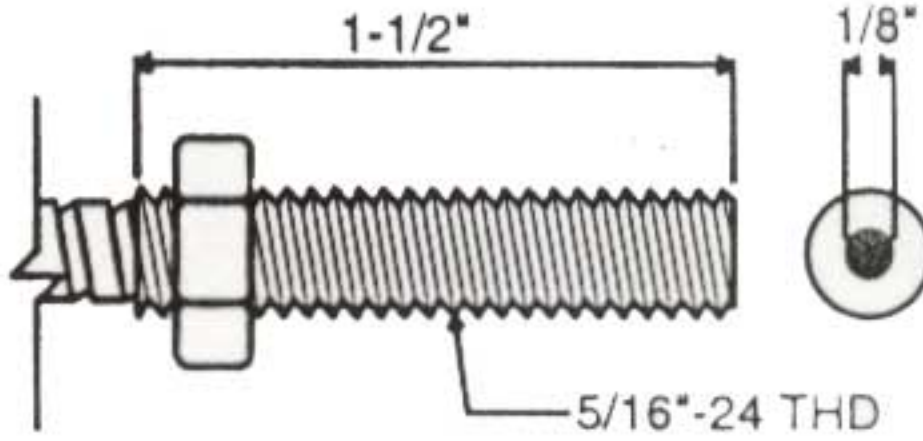

OPPOSED CONSTRUCTIONS WITH BANNER INPUT

UNLESS OTHERWISE NOTED, ILLUSTRATIONS ARE FULL SCALE, DIMENSIONS ARE IN INCHES
 BUNDLE DIAMETER: 1/8"

LENGTH 24", 36", OR 72"

ORDER CODE FORMAT

S8	LENGTH	CONFIGURATION
----	--------	---------------

ORDER CODE	S8	24	L
	S8	36	L
	S8	72	L

ORDER CODE	S8	24	T
	S8	36	T
	S8	72	T

ORDER CODE	S8	24	F
	S8	36	F
	S8	72	F

ORDER CODE	S8	24	FM
	S8	36	FM
	S8	72	FM

ORDER CODE	S8	24	F
	S8	36	F
	S8	72	F

ORDER CODE	S8	24	LT
	S8	36	LT
	S8	72	LT

COMBINATION 90° BEND PLUS 5/16"-24 THREAD NOT TO SCALE

ORDER CODE	S8	24	TL
	S8	36	TL
	S8	72	TL

COMBINATION 5/16"-24 THREAD PLUS 90° BEND NOT TO SCALE